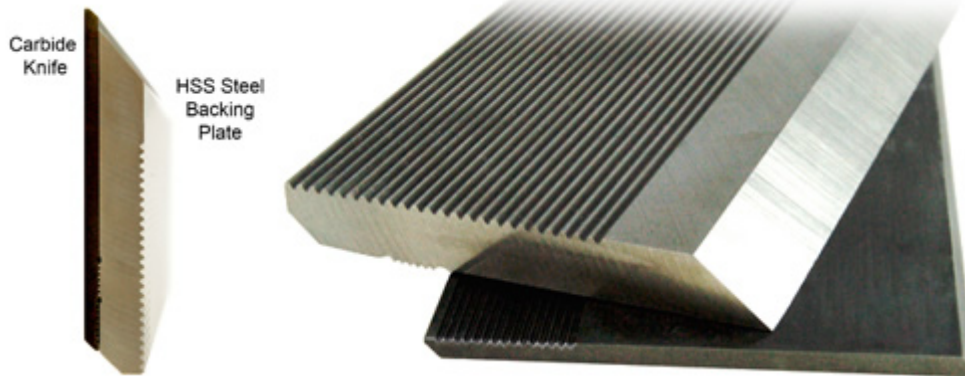

**Item #US603-C,  
Global Tooling Knife-  
Lock Carbide  
Moulder Knife  
\$69.48**

Thank you for shopping  
with us!

### SPECIFICATIONS

<b>Manufacturer</b>	Global Tooling
<b>Type</b>	Carbide Only
<b>Height</b>	1 1/2 in (38mm)
<b>Thickness</b>	10 mm
<b>Length</b>	10 mm