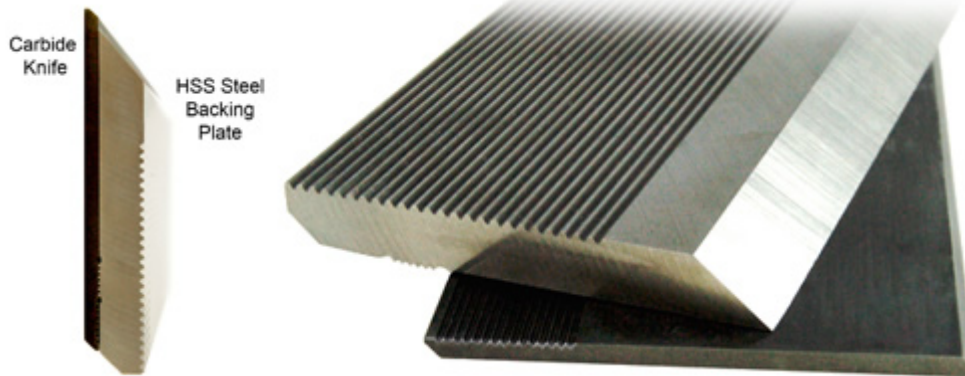

**Item #US303-C,  
Global Tooling Knife-  
Lock Carbide  
Moulder Knife  
\$36.22**

Thank you for shopping  
with us!

### SPECIFICATIONS

<b>Manufacturer</b>	Global Tooling
<b>Type</b>	Carbide Only
<b>Height</b>	1 1/2 in (38mm)
<b>Thickness</b>	10 mm
<b>Length</b>	10 mm