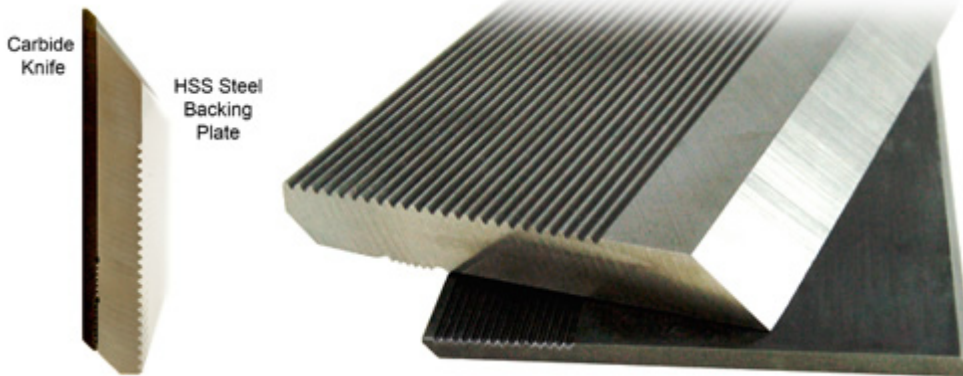

Edge of Arlington Saw & Tool, Inc.

124 South Collins
Arlington, TX 76010
Phone: 817-461-7171 • Fax: 817-795-6651
Toll Free: 888-461-7171
Email: info@eoasaw.com
Website: www.eoasaw.com

**Item #US2405,
Edge-Lock Carbide
Moulder Knife
\$383.00**

Thank you for shopping
with us!

SPECIFICATIONS

Height	2 in / 50mm
Type	HSS Steel Backing Plate & Carbide Knife
Thickness	10 mm
Length	10 mm