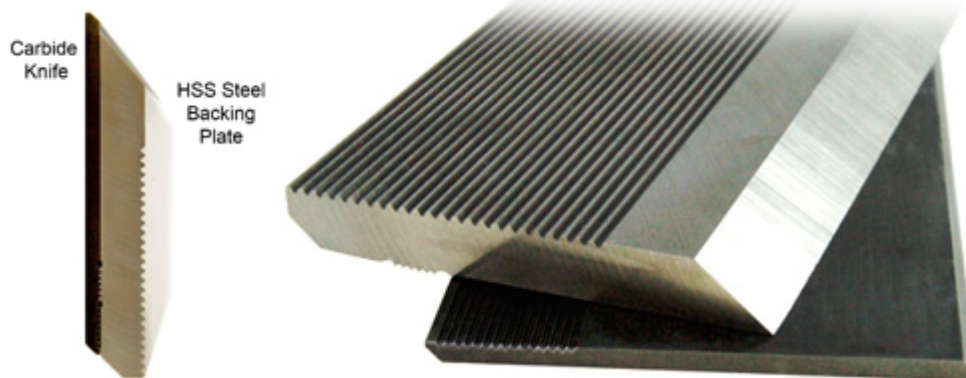

**Item #US2206-C,  
Global Tooling Knife-  
Lock Carbide  
Moulder Knife  
\$345.15**

Thank you for shopping  
with us!

### SPECIFICATIONS

<b>Manufacturer</b>	Global Tooling
<b>Type</b>	Carbide Only
<b>Height</b>	2 3/8 in (60mm)
<b>Thickness</b>	10 mm
<b>Length</b>	10 mm