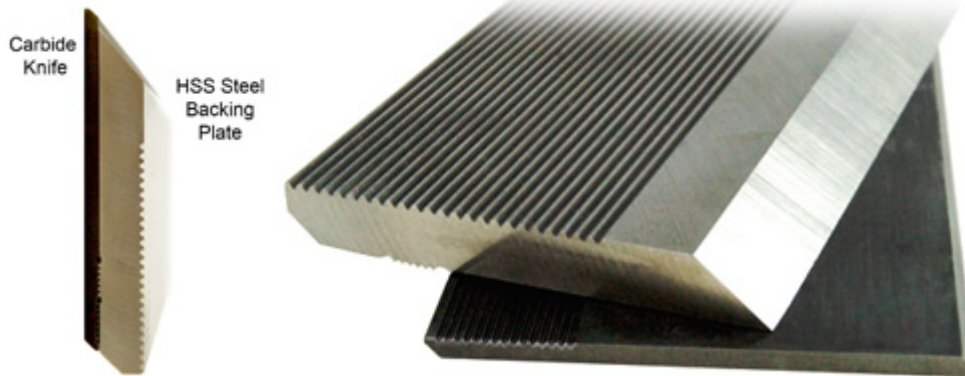

Edge of Arlington Saw & Tool, Inc.

124 South Collins
Arlington, TX 76010
Phone: 817-461-7171 • Fax: 817-795-6651
Toll Free: 888-461-7171
Email: info@eoasaw.com
Website: www.eoasaw.com

Item #US2108-C, Edge-Lock Carbide Moulder Knife

\$427.15

Thank you for shopping
with us!

SPECIFICATIONS

Height	2 3/4 in / 70mm
Type	Carbide Only
Thickness	10 mm
Length	10 mm