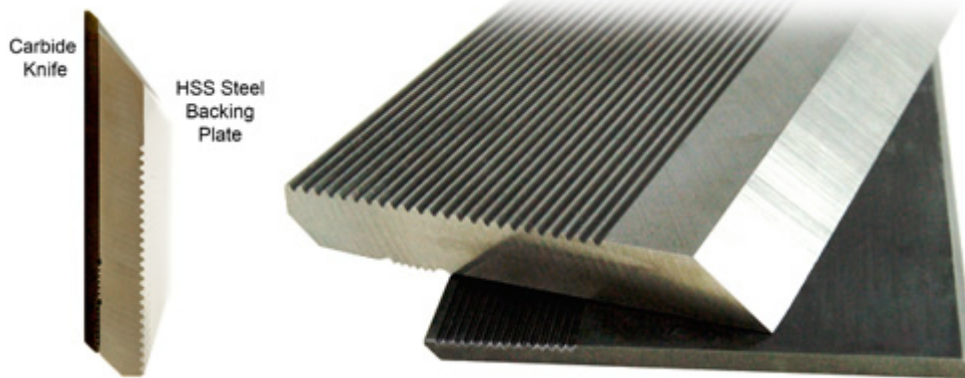

**Item #US203, Edge-Lock Carbide Moulder Knife**  
**\$33.68**

Thank you for shopping with us!

### SPECIFICATIONS

<b>Height</b>	1 1/2 in / 38mm
<b>Type</b>	HSS Steel Backing Plate & Carbide Knife
<b>Thickness</b>	10 mm
<b>Length</b>	10 mm