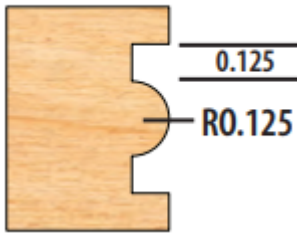

Edge of Arlington Saw & Tool, Inc.

124 South Collins
Arlington, TX 76010
Phone:817-461-7171 • Fax: 817-795-6651
Toll Free: 888-461-7171
Email: info@eoasaw.com
Website: www.eoasaw.com

Item #TSB-2, Freeborn Table Saw Bead Cutter, 6-Wing, 5/8" Bore, 8" Dia

\$379.10

Thank you for shopping with us!

6 wing
5/8 in bore
8 in diameter

SPECIFICATIONS

Manufacturer	Freeborn Tool
Bore	5/8 in
Profile	Table Saw Bead Cutter - tsb-2
Wings	6