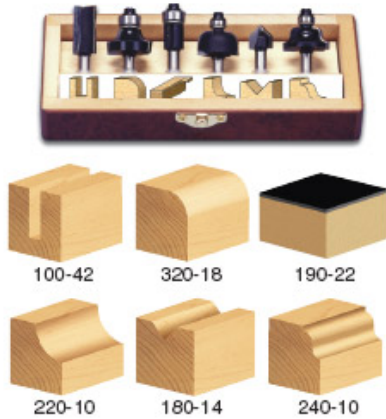

### Item #TRS-240, Amana Professional Quality 6-PC All Purpose Router Bit Set \$64.72

Thank you for shopping with us! All Timberline® Sets are packaged in a beautifully designed storage case to keep your bits safe, clean, and easy to find for many years of use. Set includes the most commonly used router bits in the industry. 1/4" Shank Professional Quality Carbide-Tipped Custom made hardwood storage case included

#### SPECIFICATIONS

**Manufacturer** Amana Tool

**Includes** Includes the most commonly used router bits in the industry in a beautifully designed storage case

**Shank** 1/4 in