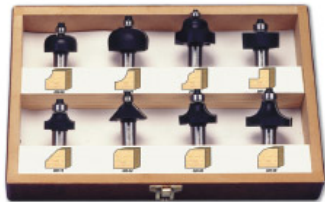

Edge of Arlington Saw & Tool, Inc.

124 South Collins
Arlington, TX 76010
Phone: 817-461-7171 • Fax: 817-795-6651
Toll Free: 888-461-7171
Email: info@eoasaw.com
Website: www.eoasaw.com