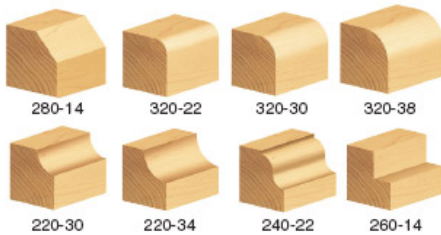

Edge of Arlington Saw & Tool, Inc.

124 South Collins
Arlington, TX 76010
Phone: 817-461-7171 • Fax: 817-795-6651
Toll Free: 888-461-7171
Email: info@eoasaw.com
Website: www.eoasaw.com

Item #TRS-180, Amana Professional Quality 8-PC Profile Set \$130.62

Thank you for shopping with us! All Timberline® Sets are packaged in a beautifully designed storage case to keep your bits safe, clean, and easy to find for many years of use. Set includes the most commonly used router bits in the industry. 1/2" Shank Professional Quality Carbide-Tipped Custom made hardwood storage case included