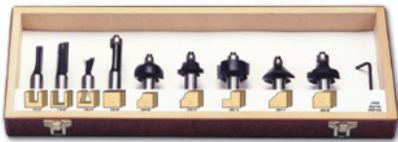

Edge of Arlington Saw & Tool, Inc.

124 South Collins
Arlington, TX 76010
Phone: 817-461-7171 • Fax: 817-795-6651
Toll Free: 888-461-7171
Email: info@eoasaw.com
Website: www.eoasaw.com

Item #TRS-170, Amana Professional Quality 11-PC Starter Set $108.85

Thank you for shopping with us! All Timberline® Sets are packaged in a beautifully designed storage case to keep your bits safe, clean, and easy to find for many years of use. Set includes the most commonly used router bits in the industry. 1/2" Shank Professional Quality Carbide-Tipped Custom made hardwood storage case included