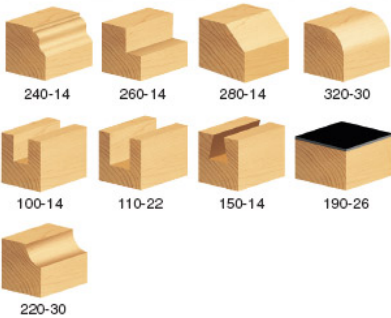

Edge of Arlington Saw & Tool, Inc.

124 South Collins
Arlington, TX 76010
Phone: 817-461-7171 • Fax: 817-795-6651
Toll Free: 888-461-7171
Email: info@eoasaw.com
Website: www.eoasaw.com

Item #TRS-170, Amana Professional Quality 11-PC Starter Set \$108.85

Thank you for shopping with us! All Timberline® Sets are packaged in a beautifully designed storage case to keep your bits safe, clean, and easy to find for many years of use. Set includes the most commonly used router bits in the industry. 1/2" Shank Professional Quality Carbide-Tipped Custom made hardwood storage case included