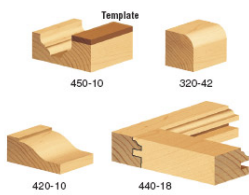

Edge of Arlington Saw & Tool, Inc.

124 South Collins
Arlington, TX 76010
Phone: 817-461-7171 • Fax: 817-795-6651
Toll Free: 888-461-7171
Email: info@eoasaw.com
Website: www.eoasaw.com

Item #TRS-150, Amana Professional Quality 5-Piece Cabinet Door Making Set **\$197.61**

Thank you for shopping with us! Set includes the most commonly used router bits in the industry. 1/2" Shank Professional Quality Carbide-Tipped Custom made hardwood storage case included

SPECIFICATIONS