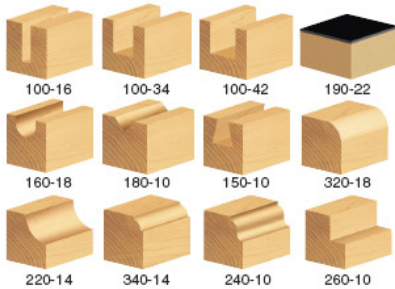

Edge of Arlington Saw & Tool, Inc.

124 South Collins
Arlington, TX 76010
Phone: 817-461-7171 • Fax: 817-795-6651
Toll Free: 888-461-7171
Email: info@eoasaw.com
Website: www.eoasaw.com

Item #TRS-120, Amana Professional Quality 12-PC Router Bit Set **\$87.68**

Thank you for shopping with us! All Timberline® Sets are packaged in a beautifully designed storage case to keep your bits safe, clean, and easy to find for many years of use. Set includes the most commonly used router bits in the industry. 1/4" Shank Professional Quality Carbide-Tipped Custom made hardwood storage case included