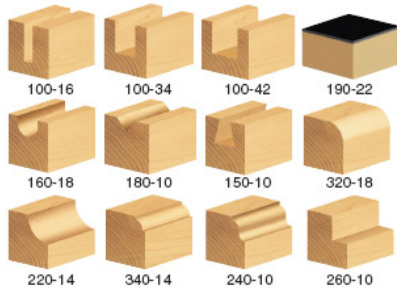

### Item #TRS-120, Amana Professional Quality 12-PC Router Bit Set \$92.86

Thank you for shopping with us! All Timberline® Sets are packaged in a beautifully designed storage case to keep your bits safe, clean, and easy to find for many years of use. Set includes the most commonly used router bits in the industry. 1/4" Shank Professional Quality Carbide-Tipped Custom made hardwood storage case included