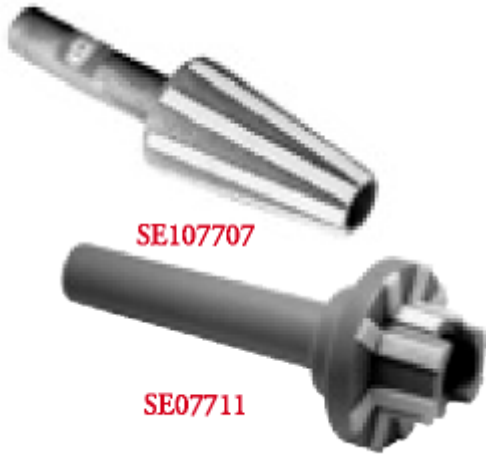

Edge of Arlington Saw & Tool, Inc.

124 South Collins
Arlington, TX 76010
Phone:817-461-7171 • Fax: 817-795-6651
Toll Free: 888-461-7171
Email: info@eoasaw.com
Website: www.eoasaw.com

**Item #SE07705, Southeast Tools 240mm Long,
30mm Handle Dia Spindle Taper Wiper
\$110.82**

Thank you for shopping with us!

SPECIFICATIONS

Diameter	30mm Handle Diameter
Length	240 mm
Taper	50mm Taper 120mm Taper Length 70mm Taper Max Diameter
Manufacturer	Southeast Tool