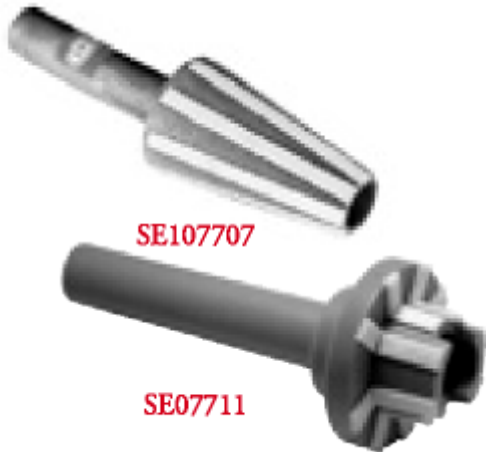

Edge of Arlington Saw & Tool, Inc.

124 South Collins
Arlington, TX 76010
Phone:817-461-7171 • Fax: 817-795-6651
Toll Free: 888-461-7171
Email: info@eoasaw.com
Website: www.eoasaw.com

**Item #SE07703, Southeast Tools 170mm Long,
24mm Handle Dia Spindle Taper Wiper
\$115.26**

Thank you for shopping with us! .

SPECIFICATIONS

Diameter	24mm Handle Diameter
Length	170 mm
Taper	30mm Taper 60mm Taper Length 32mm Taper Max Diameter
Manufacturer	Southeast Tool