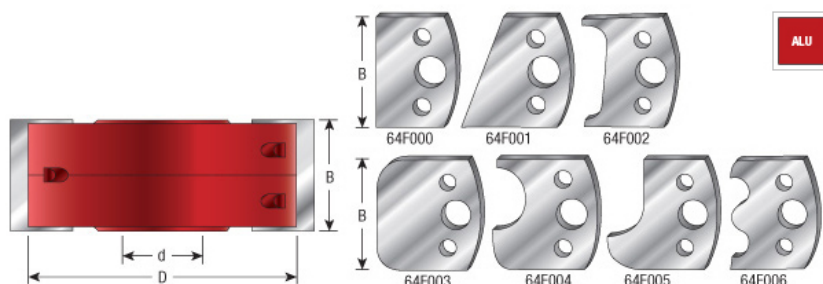

### Item #SCS-1102, Amana Tool Aluminum Profile Pro™ Multi-Piece 88mm (3-1/2) Dia x 40mm x 1in Bore Starter Set

**\$251.20**

Thank you for shopping with us!

All sets include the basic 68mm or 88mm diameter aluminum alloy cutterhead and seven pairs of interchangeable profile knives (refer to images). Also included is a custom hardwood storage box, hex key, and color poster that shows many of the different available knife profiles. See our full line of [aluminum and steel cutterheads](#) in 3/4" , 1" , 1-1/4" , and 30mm bores, a [wide array of additional knives](#), and T-bushings for 1/2" and 3/4" diameter arbors.

## SPECIFICATIONS

<b>Diameter</b>	88 mm // 3 1/2 in
<b>Bore</b>	1 in
<b>Cut Height, Length, or Width</b>	40 mm
<b>Overall Length</b>	88 mm // 3 1/2 in
<b>RPM</b>	Ideal: 7,000/ Max: 9,000
<b>Note</b>	--
<b>Manufacturer</b>	Amana Tool