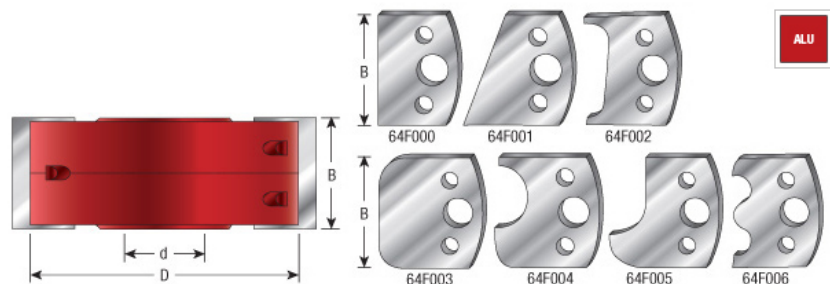

### Item #SCS-1002, Amana Tool Aluminum Profile Pro™ Multi-Piece 88mm Dia x 40mm x 30mm Bore Starter Set

**\$251.20**

Thank you for shopping with us!

All sets include the basic 68mm or 88mm diameter aluminum alloy cutterhead and seven pairs of interchangeable profile knives (refer to images). Also included is a custom hardwood storage box, hex key, and color poster that shows many of the different available knife profiles. See our full line of [aluminum and steel cutterheads](#) in 3/4" , 1" , 1-1/4" , and 30mm bores, a [wide array of additional knives](#), and T-bushings for 1/2" and 3/4" diameter arbors.

#### SPECIFICATIONS

<b>Diameter</b>	88 mm (3 1/2 in)
<b>Bore</b>	30 mm
<b>Cut Height, Length, or Width</b>	40 mm
<b>Overall Length</b>	88 mm (3 1/2 in)
<b>RPM</b>	Ideal: 7,000/ Max: 9,000
<b>Note</b>	--
<b>Manufacturer</b>	Amana Tool