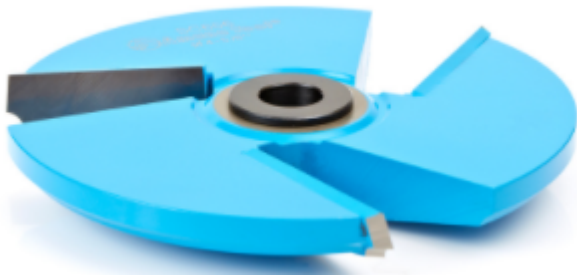

**Item #SC656, Amana Tool Carbide-Tipped 3-Wing Classical Raised Panel  
12 Deg x 1/8 Radius x 4-5/8 Dia x 1/2 &  
3/4 Bore for 5/8 Material**

Thank you for shopping with us!

### SPECIFICATIONS

<b>Manufacturer</b>	Amana Tool
<b>Bore</b>	1/2 & 3/4 in
<b>Diameter</b>	4 5/8 in
<b>Cut Height, Length, or Width</b>	5/8 in
<b>Note</b>	Rub collar for 3/4 in arbor only. Rub collar sold separately.
<b>Radius</b>	1/8 in
<b>Type</b>	Classical
<b>Angle</b>	12 deg
<b>Rub Collar</b>	C-005