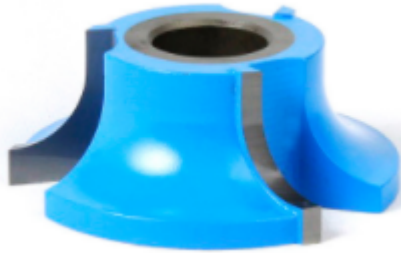

**Item #SC636, Amana Tool Carbide-Tipped 3-Wing Corner Round 1/2" Radius x 2-5/8" Dia x 1" CH x 1/2" & 3/4" Bore - Drop Leaf Bead**  
**\$75.39**

Thank you for shopping with us!

### SPECIFICATIONS

<b>Manufacturer</b>	Amana Tool
<b>Bore</b>	1/2 in & 3/4 in
<b>Cut Height, Length, or Width</b>	1 in
<b>Diameter (D1)</b>	1 5/8 in
<b>Note</b>	Rub collar for 3/4 in arbor only.
<b>Radius</b>	1/2 in
<b>Style</b>	Drop Leaf Bead