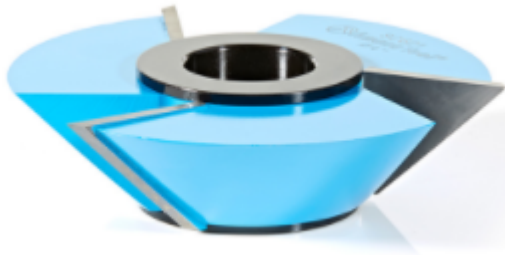

**Item #SC621, Amana Tool Carbide  
Tipped 3-Wing Bevel 45 Deg x 4 in Dia x  
1 in CH x 1 & 1-1/4 inch Bore  
\$138.57**

Thank you for shopping with us!

### SPECIFICATIONS

<b>Manufacturer</b>	Amana Tool
<b>Bore</b>	1 in & 1 1/4 in
<b>Diameter</b>	4 in
<b>Cut Height, Length, or Width</b>	1 in
<b>Bevel</b>	45 deg bevel
<b>Diameter (D1)</b>	2 in
<b>Note</b>	Rub collar for 1 1/4 in arbor only.
<b>Rub Collar</b>	C-050
<b>Angle</b>	45 deg