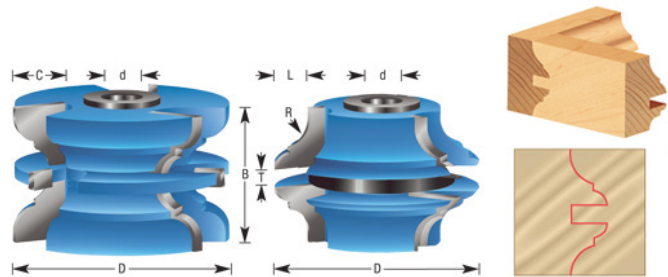

**Item #SC590, Amana Tool 2-Piece Carbide Tipped 3-Wing Stile & Rail Bead & Cove Exterior Door 2-7/8 Dia x 1-3/4 x 21/64 Radius x 1/2 & 3/4 Bore Set for 1-3/4 Material \$361.94**

Thank you for shopping with us!

(C) Length of Carbide 1/2 (L) Depth of Groove 1/2 Optional Rub Collar C-008 (T) Width of Groove 1/4

### SPECIFICATIONS

<b>Manufacturer</b>	Amana Tool
<b>Diameter</b>	2 7/8 in
<b>Cut Height, Length, or Width</b>	1-3/4 in
<b>Bore</b>	1/2 & 3/4 in
<b>Note</b>	Rub collar for 3/4 in arbor only. Rub collar sold separately.
<b>Radius</b>	21/64 in