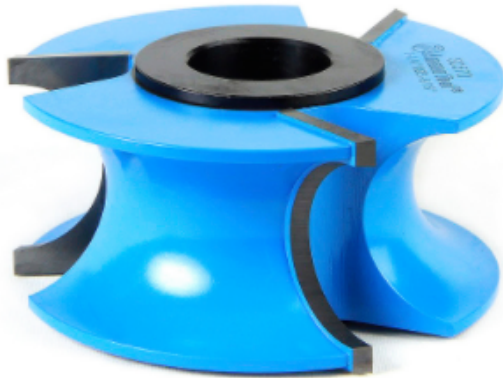

**Item #SC570, Amana Tool Carbide-Tipped  
3-Wing Bullnose 5/8" Radius x 1-1/4" in  
Bead Radius x 3-9/16 Dia x 1-5/8" x 1 &  
1-1/4 inch Bore**

**\$111.62**

Thank you for shopping with us!

### SPECIFICATIONS

<b>Manufacturer</b>	Amana Tool
<b>B1</b>	1 1/4 in Bead
<b>Cut Height, Length, or Width</b>	1 5/8 in
<b>Diameter (D1)</b>	2 5/16 in
<b>Note</b>	***Rub collar for 1 1/4 in arbor only.
<b>Radius</b>	5/8 in