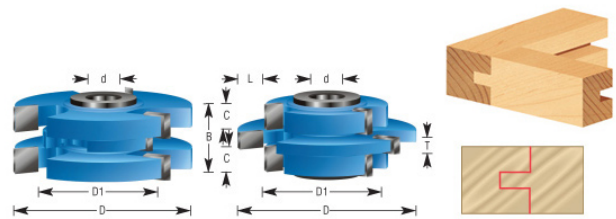

Edge of Arlington Saw & Tool, Inc.

124 South Collins
Arlington, TX 76010
Phone: 817-461-7171 • Fax: 817-795-6651
Toll Free: 888-461-7171
Email: info@eoasaw.com
Website: www.eoasaw.com

Item #SC559, Amana Tool 2-Piece Carbide Tipped 3-Wing Stile & Rail Tongue & Groove Cabinet Door 3-1/2 Dia x 2-1/8 x 1 & 1-1/4 Bore Set for 1 to 2-1/8 Material: Mission Style - Shaker Arts & Crafts \$408.98

Thank you for shopping with us!

SPECIFICATIONS

Manufacturer	Amana Tool
Bore	1 in & 1 1/4 in
Diameter	3 1/2 in
Cut Height, Length, or Width	2 1/8 in
Diameter (D1)	2 1/2 in
Note	Rub collar for 1 1/4 in arbor only. Rub collar sold separately.
Material	1 to 2 1/8 in
Rub Collar	C-017