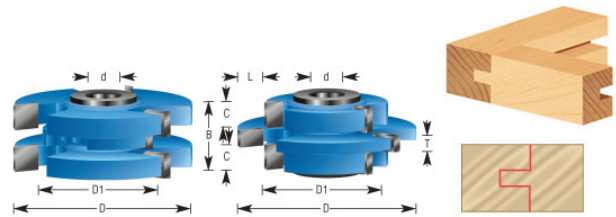

Edge of Arlington Saw & Tool, Inc.

124 South Collins
Arlington, TX 76010
Phone: 817-461-7171 • Fax: 817-795-6651
Toll Free: 888-461-7171
Email: info@eoasaw.com
Website: www.eoasaw.com

Item #SC559, Amana Tool 2-Piece Carbide Tipped 3-Wing Stile & Rail Tongue & Groove Cabinet Door 3-1/2 Dia x 2-1/8 x 1 & 1-1/4 Bore Set for 1 to 2-1/8 Material: Mission Style - Shaker Arts & Crafts \$408.98

Thank you for shopping with us!

SPECIFICATIONS

Manufacturer	Amana Tool
Bore	1 in & 1 1/4 in
Diameter	3 1/2 in
Cut Height, Length, or Width	2 1/8 in
Diameter (D1)	2 1/2 in
Note	Rub collar for 1 1/4 in arbor only. Rub collar sold separately.
Material	1 to 2 1/8 in
Rub Collar	C-017