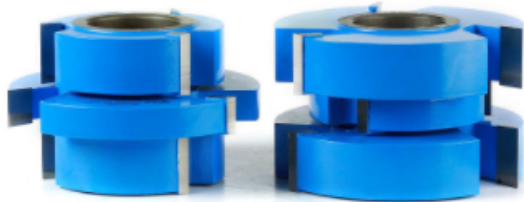

Edge of Arlington Saw & Tool, Inc.

124 South Collins
Arlington, TX 76010
Phone: 817-461-7171 • Fax: 817-795-6651
Toll Free: 888-461-7171
Email: info@eoasaw.com
Website: www.eoasaw.com

Item #SC559, Amana Tool 2-Piece Carbide Tipped 3-Wing Stile & Rail Tongue & Groove Cabinet Door 3-1/2 Dia x 2-1/8 x 1 & 1-1/4 Bore Set for 1 to 2-1/8 Material: Mission Style - Shaker Arts & Crafts \$408.98

Thank you for shopping with us!

SPECIFICATIONS

Manufacturer	Amana Tool
Bore	1 in & 1 1/4 in
Diameter	3 1/2 in
Cut Height, Length, or Width	2 1/8 in
Diameter (D1)	2 1/2 in
Note	Rub collar for 1 1/4 in arbor only. Rub collar sold separately.
Material	1 to 2 1/8 in
Rub Collar	C-017