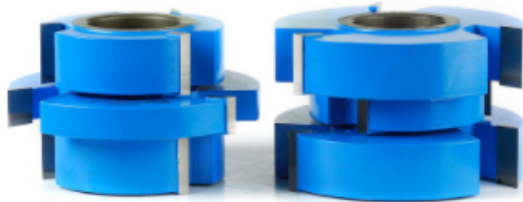

Edge of Arlington Saw & Tool, Inc.

124 South Collins
Arlington, TX 76010
Phone: 817-461-7171 • Fax: 817-795-6651
Toll Free: 888-461-7171
Email: info@eoasaw.com
Website: www.eoasaw.com

Item #SC559, Amana Tool 2-Piece Carbide Tipped 3-Wing Stile & Rail Tongue & Groove Cabinet Door 3-1/2 Dia x 2-1/8 x 1 & 1-1/4 Bore Set for 1 to 2-1/8 Material: Mission Style - Shaker Arts & Crafts \$408.98

Thank you for shopping with us!

SPECIFICATIONS

Manufacturer	Amana Tool
Bore	1 in & 1 1/4 in
Diameter	3 1/2 in
Cut Height, Length, or Width	2 1/8 in
Diameter (D1)	2 1/2 in
Note	Rub collar for 1 1/4 in arbor only. Rub collar sold separately.
Material	1 to 2 1/8 in
Rub Collar	C-017