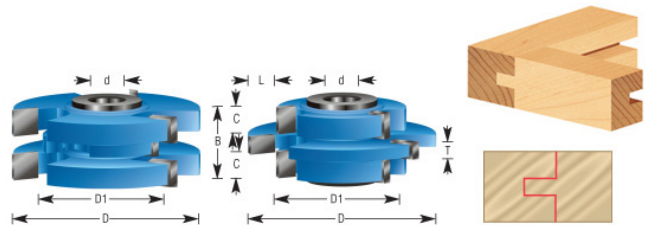

Edge of Arlington Saw & Tool, Inc.

124 South Collins
Arlington, TX 76010
Phone: 817-461-7171 • Fax: 817-795-6651
Toll Free: 888-461-7171
Email: info@eoasaw.com
Website: www.eoasaw.com

Item #SC558, Amana Tool 2-Piece Carbide Tipped 3-Wing Stile & Rail Tongue & Groove Cabinet Door 2-3/4 Dia x 1-3/4 x 1/2 & 3/4 Bore Set for 3/4 to 1-3/4 Material: Mission Style - Shaker Arts & Crafts \$302.05

Thank you for shopping with us!
Rub Collar C-008.

SPECIFICATIONS

| | |
|-------------------------------------|---|
| Manufacturer | Amana Tool |
| Bore | 1/2 in & 3/4 in |
| Diameter | 2 3/4 in |
| Cut Height, Length, or Width | 1-3/4 in |
| Diameter (D1) | 1 7/8 in |
| Note | Rub collar for 3/4 in arbor only. Rub collar sold separately. |
| Material | 3/4 to 1 3/4 in |
| Rub Collar | C-008 |