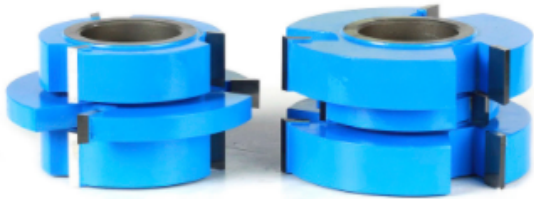

Edge of Arlington Saw & Tool, Inc.

124 South Collins
Arlington, TX 76010
Phone: 817-461-7171 • Fax: 817-795-6651
Toll Free: 888-461-7171
Email: info@eoasaw.com
Website: www.eoasaw.com

Item #SC557, Amana Tool 2-Piece Carbide Tipped 3-Wing Stile & Rail Tongue & Groove Cabinet Door 3-1/4 Dia x 1-3/4 x 1 & 1-1/4 Bore Set for 3/4 to 1-3/4 Material: Mission Style - Shaker Arts & Crafts \$317.91

Thank you for shopping with us!

SPECIFICATIONS

Manufacturer	Amana Tool
Bore	1 in & 1 1/4 in
Diameter	3 1/4 in
Cut Height, Length, or Width	1-3/4 in
Diameter (D1)	2 3/8 in
Note	Rub collar for 1 1/4 in arbor only. Rub collar sold separately.
Material	3/4 to 1 3/4 in
Rub Collar	C-041