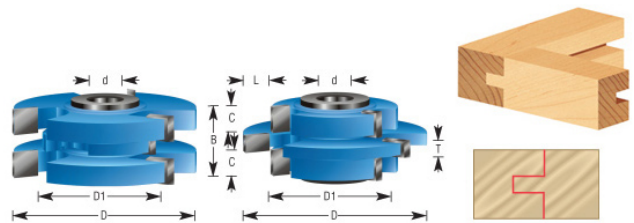

Edge of Arlington Saw & Tool, Inc.

124 South Collins
Arlington, TX 76010
Phone: 817-461-7171 • Fax: 817-795-6651
Toll Free: 888-461-7171
Email: info@eoasaw.com
Website: www.eoasaw.com

Item #SC557, Amana Tool 2-Piece Carbide Tipped 3-Wing Stile & Rail Tongue & Groove Cabinet Door 3-1/4 Dia x 1-3/4 x 1 & 1-1/4 Bore Set for 3/4 to 1-3/4 Material: Mission Style - Shaker Arts & Crafts \$317.91

Thank you for shopping with us!

SPECIFICATIONS

Manufacturer	Amana Tool
Bore	1 in & 1 1/4 in
Diameter	3 1/4 in
Cut Height, Length, or Width	1-3/4 in
Diameter (D1)	2 3/8 in
Note	Rub collar for 1 1/4 in arbor only. Rub collar sold separately.
Material	3/4 to 1 3/4 in
Rub Collar	C-041