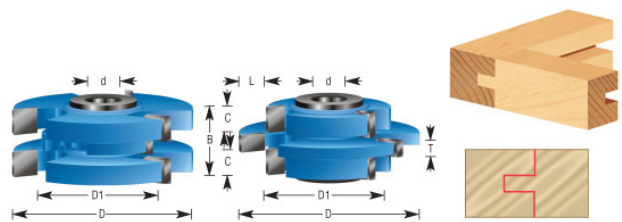

**Item #SC556, Amana Tool 2-Piece Carbide Tipped 3-Wing Stile & Rail Tongue & Groove Cabinet Door 3-3/8 Dia x 1-1/8 x 1 & 1-1/4 Bore Set for 5/8 to 1 to 1-1/8 Material: Mission Style - Shaker Arts & Crafts \$331.70**

### SPECIFICATIONS

<b>Manufacturer</b>	Amana Tool
<b>Bore</b>	1 in & 1 1/4 in
<b>Diameter</b>	3 3/8 in
<b>Cut Height, Length, or Width</b>	1 1/8 in
<b>Diameter (D1)</b>	2 1/2 in
<b>Note</b>	Rub collar for 1 1/4 in arbor only. Rub collar sold separately.
<b>Material</b>	5/8 to 1 1/8 in
<b>Rub Collar</b>	C-017