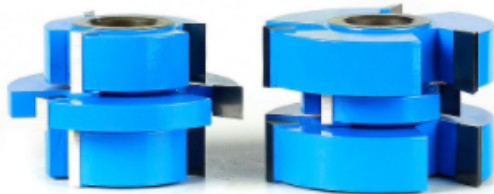

**Item #SC556, Amana Tool 2-Piece Carbide Tipped 3-Wing Stile & Rail Tongue & Groove Cabinet Door 3-3/8 Dia x 1-1/8 x 1 & 1-1/4 Bore Set for 5/8 to 1 to 1-1/8 Material: Mission Style - Shaker Arts & Crafts \$331.70**

### SPECIFICATIONS

<b>Manufacturer</b>	Amana Tool
<b>Bore</b>	1 in & 1 1/4 in
<b>Diameter</b>	3 3/8 in
<b>Cut Height, Length, or Width</b>	1 1/8 in
<b>Diameter (D1)</b>	2 1/2 in
<b>Note</b>	Rub collar for 1 1/4 in arbor only. Rub collar sold separately.
<b>Material</b>	5/8 to 1 1/8 in
<b>Rub Collar</b>	C-017