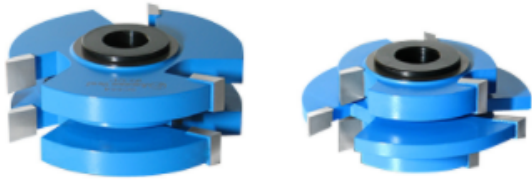

Edge of Arlington Saw & Tool, Inc.

124 South Collins
Arlington, TX 76010
Phone: 817-461-7171 • Fax: 817-795-6651
Toll Free: 888-461-7171
Email: info@eoasaw.com
Website: www.eoasaw.com

Item #SC554, Amana Tool 2-Piece Carbide Tipped 3-Wing Stile & Rail Tongue & Groove Cabinet Door 2-3/4 Dia x 1 x 1/2 & 3/4 Bore Set for 5/8 to 1 Inch Material: Mission Style - Shaker Arts & Crafts \$300.30

Thank you for shopping with us!

SPECIFICATIONS

Manufacturer	Amana Tool
Bore	1/2 in & 3/4 in
Diameter	2 3/4 in
Cut Height, Length, or Width	1 in
Diameter (D1)	1 7/8 in
Note	Rub collar for 3/4 in arbor only. Rub collar sold separately.
Material	5/8 to 1 in
Rub Collar	C-008