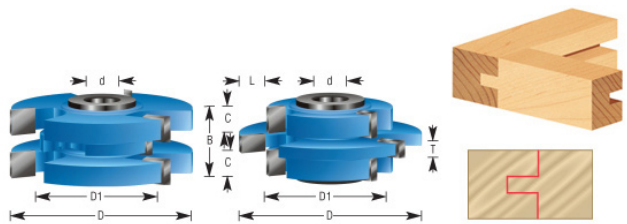

Edge of Arlington Saw & Tool, Inc.

124 South Collins
Arlington, TX 76010
Phone: 817-461-7171 • Fax: 817-795-6651
Toll Free: 888-461-7171
Email: info@eoasaw.com
Website: www.eoasaw.com

Item #SC554, Amana Tool 2-Piece Carbide Tipped 3-Wing Stile & Rail Tongue & Groove Cabinet Door 2-3/4 Dia x 1 x 1/2 & 3/4 Bore Set for 5/8 to 1 Inch Material: Mission Style - Shaker Arts & Crafts \$300.30

Thank you for shopping with us!

SPECIFICATIONS

Manufacturer	Amana Tool
Bore	1/2 in & 3/4 in
Diameter	2 3/4 in
Cut Height, Length, or Width	1 in
Diameter (D1)	1 7/8 in
Note	Rub collar for 3/4 in arbor only. Rub collar sold separately.
Material	5/8 to 1 in
Rub Collar	C-008