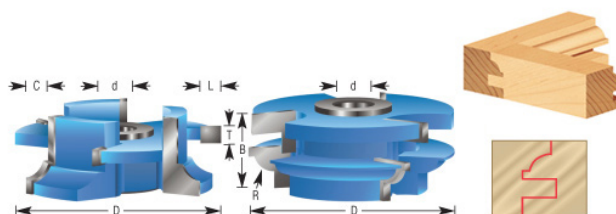

Edge of Arlington Saw & Tool, Inc.

124 South Collins
Arlington, TX 76010
Phone: 817-461-7171 • Fax: 817-795-6651
Toll Free: 888-461-7171
Email: info@eoasaw.com
Website: www.eoasaw.com

Item #SC546, Amana Tool 2-Piece Carbide-Tipped 3-Wing Stile & Rail Bead Cabinet Door 3-9/16 Dia x 1 x 9/32 Radius x 1 & 1-1/4 Bore Set for 3/4 Material \$291.24

Thank you for shopping with us!
These Stile & Rail sets are great for making cabinet doors.

SPECIFICATIONS	
Manufacturer	Amana Tool
Diameter	3 9/16 in
Cut Height, Length, or Width	1 in
Bore	1 in & 1 1/4 in
Note	Rub collar for 1 1/4 in arbor only. Rub collar sold separately.
Radius	9/32 in
R1/Radius	--
Type	Bead
Rub Collar	C-019; C-020