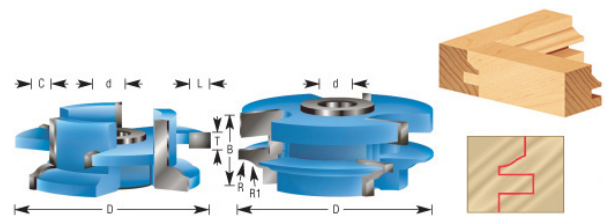

**Item #SC542, Amana Tool 2-Piece Carbide-Tipped 3-Wing Stile & Rail Ogee Cabinet Door 3-9/16 Dia x 15/16 x 1/4 Radius x 1 & 1-1/4 Bore Set for 3/4 Material \$274.68**

Thank you for shopping with us! These Stile & Rail sets are great for making cabinet doors.

### SPECIFICATIONS

<b>Manufacturer</b>	Amana Tool
<b>Diameter</b>	3 9/16 in
<b>Cut Height, Length, or Width</b>	15/16 in
<b>Bore</b>	1 in & 1 1/4 in
<b>Note</b>	Rub collar for 1 1/4 in arbor only. Rub collar sold separately.
<b>Radius</b>	1/4 in
<b>R1/Radius</b>	3/16 in
<b>Type</b>	Ogee
<b>Rub Collar</b>	C-019; C-020