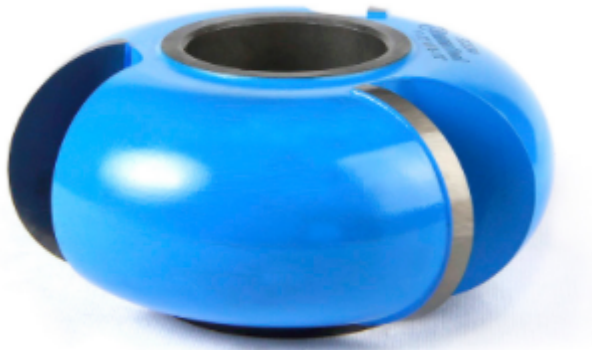

**Item #SC534, Amana Tool 1-1/2" Flute  
(Convex) 3-1/2" Diameter Shaper Cutter  
\$130.62**

Thank you for shopping with us!

SPECIFICATIONS	
<b>Manufacturer</b>	Amana Tool
<b>Diameter</b>	3 1/2 in
<b>Cut Height, Length, or Width</b>	1 1/2 in
<b>Bore</b>	1 & 1 1/4 in
<b>Flute</b>	1 1/2 in
<b>Radius</b>	3/4 in
<b>Rub Collar</b>	C-050
<b>Note</b>	Rub collar for 1 1/4 in arbor only.