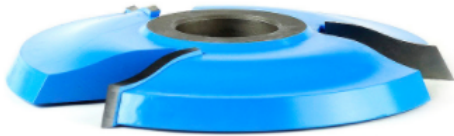

Edge of Arlington Saw & Tool, Inc.

124 South Collins
Arlington, TX 76010
Phone: 817-461-7171 • Fax: 817-795-6651
Toll Free: 888-461-7171
Email: info@eoasaw.com
Website: www.eoasaw.com

Item #SC530, Amana Tool Carbide-Tipped 3-Wing Ogee Decorative Raised Panel 28 Deg x 1-5/16 Radius x 5-1/2 Dia x 1 & 1-1/4 Bore for 5/8 Material \$130.62
Thank you for shopping with us!

SPECIFICATIONS

Manufacturer	Amana Tool
Diameter	5 1/2 in
Bore	1 in & 1 1/4 in
Cut Height, Length, or Width	5/8 in
Note	Rub collar for 1 1/4 in arbor only. Rub collar sold separately.
Radius	1 5/16 in
Type	Ogee
Angle	28 deg