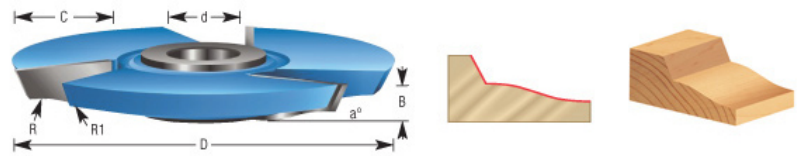

Edge of Arlington Saw & Tool, Inc.

124 South Collins
Arlington, TX 76010
Phone: 817-461-7171 • Fax: 817-795-6651
Toll Free: 888-461-7171
Email: info@eoasaw.com
Website: www.eoasaw.com

Item #SC530, Amana Tool Carbide-Tipped 3-Wing Ogee Decorative Raised Panel 28 Deg x 1-5/16 Radius x 5-1/2 Dia x 1 & 1-1/4 Bore for 5/8 Material \$130.62
Thank you for shopping with us!

SPECIFICATIONS

Manufacturer	Amana Tool
Diameter	5 1/2 in
Bore	1 in & 1 1/4 in
Cut Height, Length, or Width	5/8 in
Note	Rub collar for 1 1/4 in arbor only. Rub collar sold separately.
Radius	1 5/16 in
Type	Ogee
Angle	28 deg