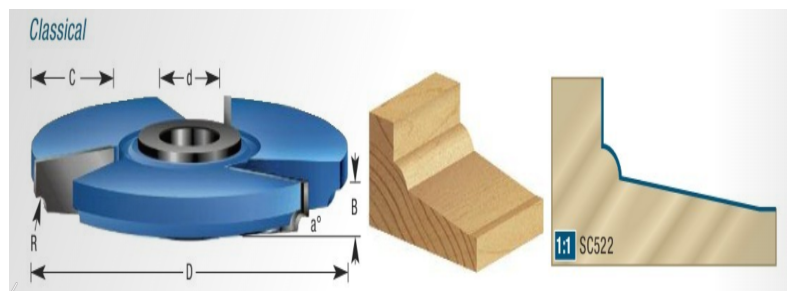

**Item #SC522, Amana Tool Carbide-Tipped 3-Wing  
Classical Raised Panel 7 Deg x 5/32 Radius x 5-1/2 Dia x  
1 & 1-1/4 Bore for 5/8 Material  
\$135.91**

Thank you for shopping with us!

### SPECIFICATIONS

<b>Manufacturer</b>	Amana Tool
<b>Diameter</b>	5 1/2 in
<b>Bore</b>	1 in & 1 1/4 in
<b>Cut Height, Length, or Width</b>	5/8 in
<b>Note</b>	Rub collar for 1 1/4 in arbor only. Rub collar sold separately.
<b>Radius</b>	5/32 in
<b>Type</b>	Classical
<b>Angle</b>	7 deg