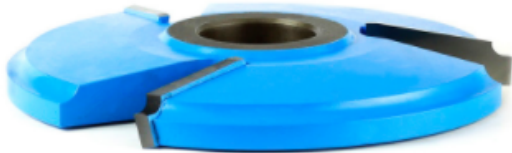

**Item #SC522, Amana Tool Carbide-Tipped 3-Wing  
Classical Raised Panel 7 Deg x 5/32 Radius x 5-1/2 Dia x  
1 & 1-1/4 Bore for 5/8 Material  
\$135.91**

Thank you for shopping with us!

### SPECIFICATIONS

<b>Manufacturer</b>	Amana Tool
<b>Diameter</b>	5 1/2 in
<b>Bore</b>	1 in & 1 1/4 in
<b>Cut Height, Length, or Width</b>	5/8 in
<b>Note</b>	Rub collar for 1 1/4 in arbor only. Rub collar sold separately.
<b>Radius</b>	5/32 in
<b>Type</b>	Classical
<b>Angle</b>	7 deg