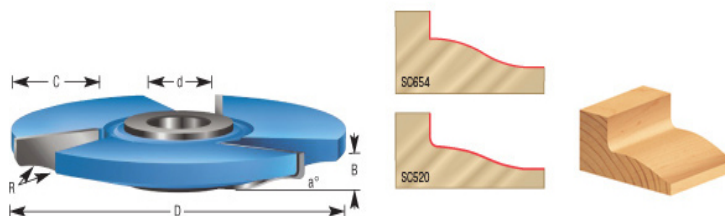

Edge of Arlington Saw & Tool, Inc.

124 South Collins
Arlington, TX 76010
Phone: 817-461-7171 • Fax: 817-795-6651
Toll Free: 888-461-7171
Email: info@eoasaw.com
Website: www.eoasaw.com

**Item #SC520, Amana Tool Carbide-Tipped 3-Wing
Raised Panel 1-9/16 Radius x 5-1/2 Dia x 1 & 1-1/4 Bore
for 5/8 Material
\$135.91**

Thank you for shopping with us!

SPECIFICATIONS

Manufacturer	Amana Tool
Diameter	5 1/2 in
Bore	1 in & 1 1/4 in
Cut Height, Length, or Width	5/8 in
Note	Rub collar for 1 1/4 in arbor only. Rub collar sold separately.
Radius	1 9/16 in
Type	Ogee
Angle	--