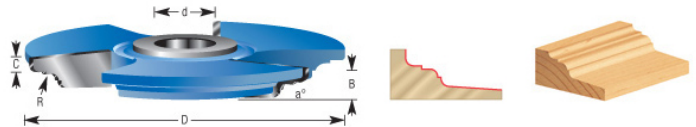

### Item #SC512, Amana Tool Carbide-Tipped 3-Wing Classical Raised Panel 5-1/2 Dia x 13/64 Radius x 1 & 1-1/4 Bore for 3/4 Material **\$135.91**

Thank you for shopping with us!

## SPECIFICATIONS

<b>Manufacturer</b>	Amana Tool
<b>Diameter</b>	5 1/2 in
<b>Bore</b>	1 in & 1 1/4 in
<b>Cut Height, Length, or Width</b>	5/8 in
<b>Note</b>	Rub collar for 1 1/4 in arbor only. Rub collars sold separately.
<b>Radius</b>	13/64 in
<b>Type</b>	Classical
<b>Angle</b>	10 deg