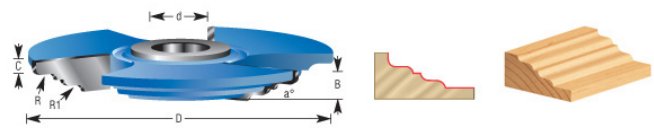

**Item #SC509, Amana Tool Carbide-Tipped 3-Wing  
Cove & Corner Round Raised Panel 5-1/2 Dia x x 1  
& 1-1/4 Bore for 3/4 Material  
\$135.91**

Thank you for shopping with us!

### SPECIFICATIONS

<b>Manufacturer</b>	Amana Tool
<b>Diameter</b>	5 1/2 in
<b>Bore</b>	1 in & 1 1/4 in
<b>Cut Height, Length, or Width</b>	5/8 in
<b>Note</b>	Rub collar for 1 1/4 in arbor only. Rub collars sold separately.
<b>Radius</b>	1/8 in
<b>Type</b>	Cove & Corner Round
<b>Angle</b>	--