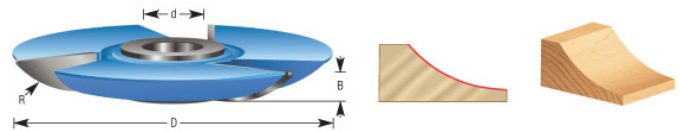

Edge of Arlington Saw & Tool, Inc.

124 South Collins
Arlington, TX 76010
Phone: 817-461-7171 • Fax: 817-795-6651
Toll Free: 888-461-7171
Email: info@eoasaw.com
Website: www.eoasaw.com

**Item #SC500, Amana Tool Carbide-Tipped 3-Wing
Cove Raised Panel 5-1/2 Dia x 1-57/64 Radius x 1
& 1-1/4 Bore for 3/4 Material
\$145.64**

Thank you for shopping with us!

SPECIFICATIONS	
Manufacturer	Amana Tool
Diameter	5 1/2 in
Bore	1 in & 1 1/4 in
Cut Height, Length, or Width	5/8 in
Note	Rub collar for 1 1/4 in arbor only. Rub collars sold separately.
Radius	1 57/64 in
Type	Cove
Angle	--