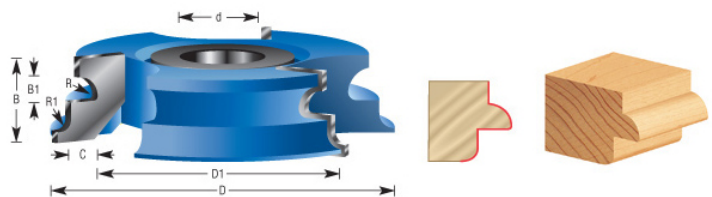

Edge of Arlington Saw & Tool, Inc.

124 South Collins
Arlington, TX 76010
Phone: 817-461-7171 • Fax: 817-795-6651
Toll Free: 888-461-7171
Email: info@eoasaw.com
Website: www.eoasaw.com

Item #SC464, Amana Tool Carbide-Tipped 3-Wing Ogee & Cove Door Lip 1/8 Radius x 4-5/16 Dia x 3-1/8 x 1 & 1-1/4 inch Bore
\$66.96

Thank you for shopping with us!

SPECIFICATIONS

Manufacturer	Amana Tool
Diameter	4 5/16 in
Cut Height, Length, or Width	1 1/32 in
Bore	1 in & 1 1/4 in
Diameter (D1)	3 1/8 in
Radius	1/8 in
Type	Ogee & Cove