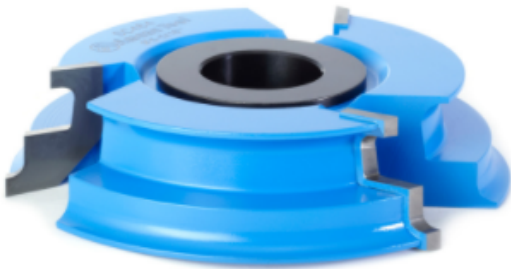

Edge of Arlington Saw & Tool, Inc.

124 South Collins
Arlington, TX 76010
Phone: 817-461-7171 • Fax: 817-795-6651
Toll Free: 888-461-7171
Email: info@eoasaw.com
Website: www.eoasaw.com

Item #SC464, Amana Tool Carbide-Tipped 3-Wing Ogee & Cove Door Lip 1/8 Radius x 4-5/16 Dia x 3-1/8 x 1 & 1-1/4 inch Bore
\$66.96

Thank you for shopping with us!

SPECIFICATIONS

Manufacturer	Amana Tool
Diameter	4 5/16 in
Cut Height, Length, or Width	1 1/32 in
Bore	1 in & 1 1/4 in
Diameter (D1)	3 1/8 in
Radius	1/8 in
Type	Ogee & Cove