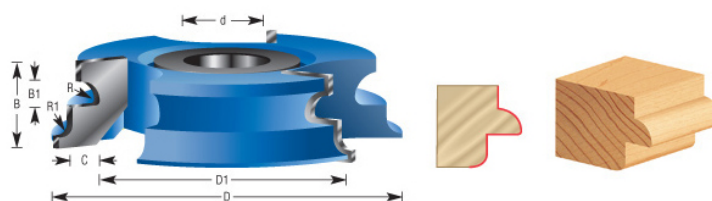

Edge of Arlington Saw & Tool, Inc.

124 South Collins
Arlington, TX 76010
Phone: 817-461-7171 • Fax: 817-795-6651
Toll Free: 888-461-7171
Email: info@eoasaw.com
Website: www.eoasaw.com

Item #SC462, Amana Tool Carbide-Tipped 3-Wing Ogee & Cove Door Lip 1/4 Radius x 4-5/16 Dia x 1-1/32 x 1 & 1-1/4 Bore
\$66.96

Thank you for shopping with us!

SPECIFICATIONS

Manufacturer	Amana Tool
Diameter	4 5/16 in
Cut Height, Length, or Width	1 1/32 in
Bore	1 in & 1 1/4 in
Diameter (D1)	3 1/8 in
Radius	1/4 in
Type	Ogee & Cove