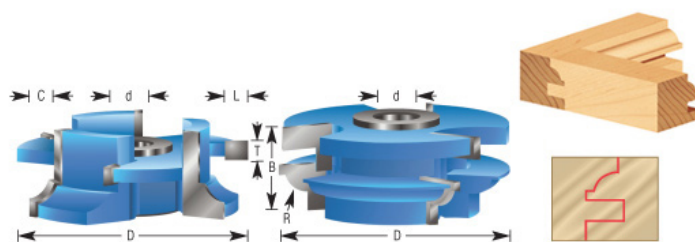

Edge of Arlington Saw & Tool, Inc.

124 South Collins
Arlington, TX 76010
Phone: 817-461-7171 • Fax: 817-795-6651
Toll Free: 888-461-7171
Email: info@eoasaw.com
Website: www.eoasaw.com

Item #SC446, Amana Tool 2-Piece Carbide-Tipped 3-Wing Stile & Rail Bead Cabinet Door 2-11/16 Dia x 1 x 9/32 Radius x 1/2 & 3/4 Bore Set for 3/4 Material \$269.33

Thank you for shopping with us! These Stile & Rail sets are great for making cabinet doors.

Refer to: [Glass Door Mullion Set](#)

SPECIFICATIONS

Manufacturer	Amana Tool
Diameter	2 11/16 in
Cut Height, Length, or Width	1 in
Bore	1/2 in & 3/4 in
Note	Rub collar for 3/4 in arbor only. Rub collar sold separately.
Radius	9/32 in
R1/Radius	--
Type	Bead
Rub Collar	C-010