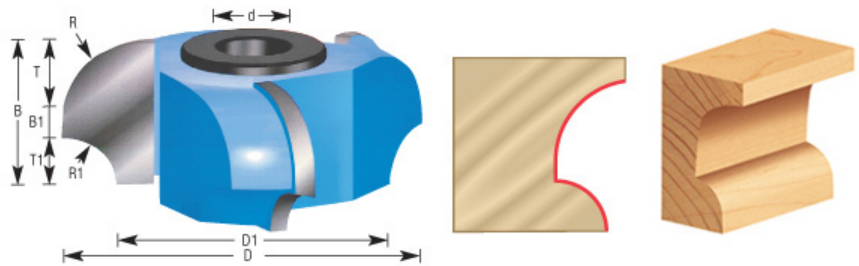

**Item #SC410, Amana Tool Carbide-Tipped 3-Wing Corner Round & Cove 1/2 Radius x 2-3/4 Dia x 1-3/8 CH x 1/2 & 3/4 Bore**  
**\$78.40**

Thank you for shopping with us! B1 3/8 D1 1-3/4 R1 1/2 Optional Rub Collar C-006 (T) Width of Groove 1/2 T1 1/2

### SPECIFICATIONS

<b>Manufacturer</b>	Amana Tool
<b>Diameter</b>	2 3/4 in
<b>Cut Height, Length, or Width</b>	1 3/8 in
<b>Bore</b>	1/2 in & 3/4 in
<b>Diameter (D1)</b>	1 3/4 in
<b>Note</b>	Rub collar for 3/4 in arbor only.
<b>Radius</b>	1/2 in