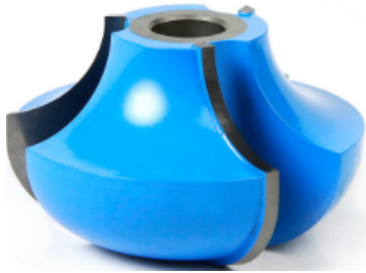

**Item #SC410, Amana Tool Carbide-Tipped 3-Wing Corner Round & Cove 1/2 Radius x 2-3/4 Dia x 1-3/8 CH x 1/2 & 3/4 Bore**  
**\$78.40**

Thank you for shopping with us! B1 3/8 D1 1-3/4 R1 1/2 Optional Rub Collar C-006 (T) Width of Groove 1/2 T1 1/2

### SPECIFICATIONS

<b>Manufacturer</b>	Amana Tool
<b>Diameter</b>	2 3/4 in
<b>Cut Height, Length, or Width</b>	1 3/8 in
<b>Bore</b>	1/2 in & 3/4 in
<b>Diameter (D1)</b>	1 3/4 in
<b>Note</b>	Rub collar for 3/4 in arbor only.
<b>Radius</b>	1/2 in