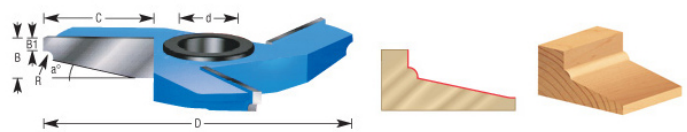

### Item #SC405, Amana Tool Carbide-Tipped 3-Wing Classical Raised Panel 4-5/8 Dia x 1/2 & 3/4 Bore for 11/16 Material Horizontal Panel Raising/Shear Face

**\$111.37**

Thank you for shopping with us!

## SPECIFICATIONS

<b>Diameter</b>	4 5/8 in
<b>Bore</b>	3/4 in
<b>B1</b>	11/32 in
<b>Cut Height, Length, or Width</b>	11/16 in
<b>Note</b>	**Rub collar for 3/4 in arbor only. Rub collar sold separately.
<b>Radius</b>	1/8 in
<b>Type</b>	Classical
<b>Manufacturer</b>	Amana Tool