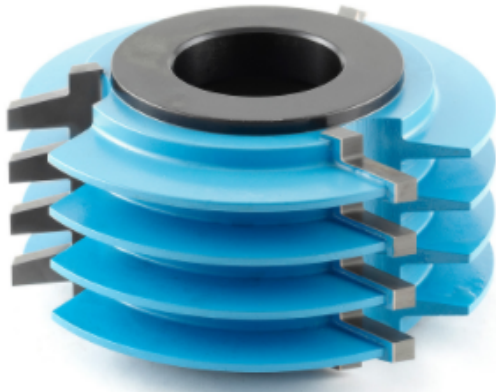

Edge of Arlington Saw & Tool, Inc.

124 South Collins
Arlington, TX 76010
Phone: 817-461-7171 • Fax: 817-795-6651
Toll Free: 888-461-7171
Email: info@eoasaw.com
Website: www.eoasaw.com

Item #SC300, Amana Tool Carbide-Tipped 3-Wing Finger Joint 3" Dia x 1-1/2 x 1/2 & 3/4 Bore \$137.59

Thank you for shopping with us!

SPECIFICATIONS

Manufacturer	Amana Tool
Bore	1/2 & 3/4 in
Diameter	3 in
B1	13/64 in
Cut Height, Length, or Width	1 1/2 in
Diameter (D1)	2 1/4 in
Length	Length of Groove 3/8 in
Note	--
Rub Collar	--