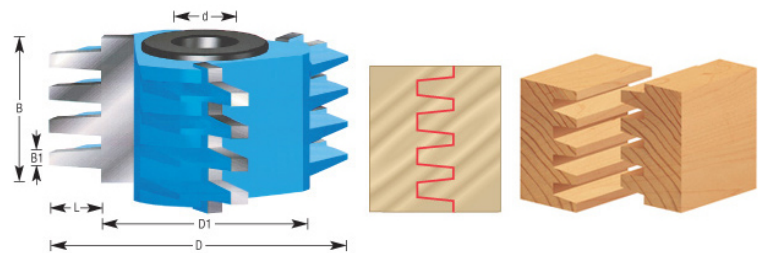

Edge of Arlington Saw & Tool, Inc.

124 South Collins
Arlington, TX 76010
Phone: 817-461-7171 • Fax: 817-795-6651
Toll Free: 888-461-7171
Email: info@eoasaw.com
Website: www.eoasaw.com

Item #SC300, Amana Tool Carbide-Tipped 3-Wing Finger Joint 3" Dia x 1-1/2 x 1/2 & 3/4 Bore \$137.59

Thank you for shopping with us!

SPECIFICATIONS

Manufacturer	Amana Tool
Bore	1/2 & 3/4 in
Diameter	3 in
B1	13/64 in
Cut Height, Length, or Width	1 1/2 in
Diameter (D1)	2 1/4 in
Length	Length of Groove 3/8 in
Note	--
Rub Collar	--