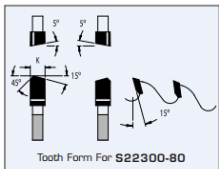

### Item #S22350, FS Tool XL4000 Extended Life Glue Line Rip Saw Blades

**\$212.20**

Thank you for shopping with us!

#### Design:

- Tooth configuration: TCG
- Cutting Material: TC XL4000
- Expansion slots: Cu Plugged

## SPECIFICATIONS

<b>Diameter</b>	14 in
<b>Bore</b>	1 in
<b>Kerf</b>	.169 in
<b>Machine</b>	--
<b>Manufacturer</b>	FS Tool
<b>Plate</b>	0.118 in
<b>Teeth</b>	36