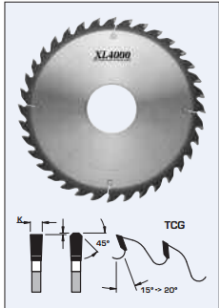

### Item #S22350, FS Tool XL4000 Extended Life Glue Line Rip Saw Blades

**\$212.20**

Thank you for shopping with us!

#### Design:

- Tooth configuration: TCG
- Cutting Material: TC XL4000
- Expansion slots: Cu Plugged

#### Application:

- For glue line ripping dry soft and hardwoods
- Extra smooth cut for gluing applications
- On straight line rip saws, gang rip saws, and table saws

## SPECIFICATIONS

<b>Diameter</b>	14 in
<b>Bore</b>	1 in
<b>Kerf</b>	.169 in
<b>Machine</b>	--
<b>Manufacturer</b>	FS Tool
<b>Plate</b>	0.118 in
<b>Teeth</b>	36