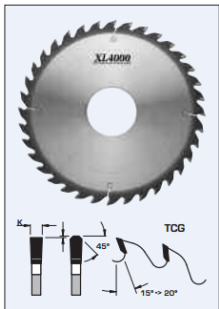

### Item #S22350-70, FS Tool XL4000 Extended Life Glue Line Rip Saw Blades

**\$228.12**

Thank you for shopping with us!

#### Design:

- Tooth configuration: TCG
- Cutting Material: TC XL4000
- Expansion slots: Cu Plugged

#### Application:

- For glue line ripping dry soft and hardwoods
- Extra smooth cut for gluing applications
- On straight line rip saws, gang rip saws, and table saws

## SPECIFICATIONS

<b>Diameter</b>	14 in
<b>Bore</b>	70 mm
<b>Kerf</b>	.169 in
<b>Machine</b>	SCM
<b>Manufacturer</b>	FS Tool
<b>Plate</b>	0.118 in
<b>Teeth</b>	36