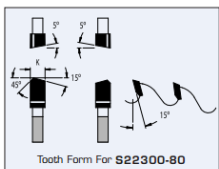

### Item #S22350-70, FS Tool XL4000 Extended Life Glue Line Rip Saw Blades

**\$228.12**

Thank you for shopping with us!

#### Design:

- Tooth configuration: TCG
- Cutting Material: TC XL4000
- Expansion slots: Cu Plugged

#### Application:

- For glue line ripping dry soft and hardwoods
- Extra smooth cut for gluing applications
- On straight line rip saws, gang rip saws, and table saws

## SPECIFICATIONS

<b>Diameter</b>	14 in
<b>Bore</b>	70 mm
<b>Kerf</b>	.169 in
<b>Machine</b>	SCM
<b>Manufacturer</b>	FS Tool
<b>Plate</b>	0.118 in
<b>Teeth</b>	36