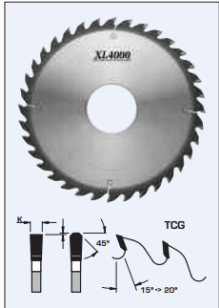

### Item #S22307-80, FS Tool XL4000 Extended Life Glue Line Rip Saw Blades

**\$239.76**

Thank you for shopping with us!

#### Design:

- Tooth configuration: TCG
- Cutting Material: TC XL4000
- Expansion slots: Cu Plugged

#### Application:

- For glue line ripping dry soft and hardwoods
- Extra smooth cut for gluing applications
- On straight line rip saws, gang rip saws, and table saws

## SPECIFICATIONS

<b>Diameter</b>	300 mm
<b>Bore</b>	80 mm
<b>Kerf</b>	4.1 mm
<b>Machine</b>	RAIMANN
<b>Manufacturer</b>	FS Tool
<b>Plate</b>	2.8 mm
<b>Teeth</b>	36