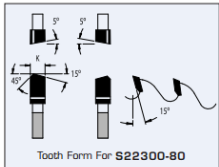

### Item #S22307-80, FS Tool XL4000 Extended Life Glue Line Rip Saw Blades

**\$239.76**

Thank you for shopping with us!

#### Design:

- Tooth configuration: TCG
- Cutting Material: TC XL4000
- Expansion slots: Cu Plugged

## SPECIFICATIONS

<b>Diameter</b>	300 mm
<b>Bore</b>	80 mm
<b>Kerf</b>	4.1 mm
<b>Machine</b>	RAIMANN
<b>Manufacturer</b>	FS Tool
<b>Plate</b>	2.8 mm
<b>Teeth</b>	36