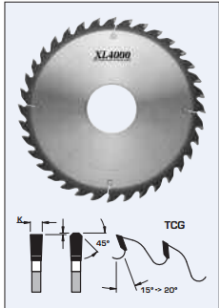

### Item #S22306-70, FS Tool XL4000 Extended Life Glue Line Rip Saw Blades

**\$197.92**

Thank you for shopping with us!

#### Design:

- Tooth configuration: TCG
- Cutting Material: TC XL4000
- Expansion slots: Cu Plugged

#### Application:

- For glue line ripping dry soft and hardwoods
- Extra smooth cut for gluing applications
- On straight line rip saws, gang rip saws, and table saws

## SPECIFICATIONS

<b>Diameter</b>	12 in
<b>Bore</b>	70 mm
<b>Kerf</b>	.160 in
<b>Machine</b>	SCM
<b>Manufacturer</b>	FS Tool
<b>Plate</b>	0.11 in
<b>Teeth</b>	36