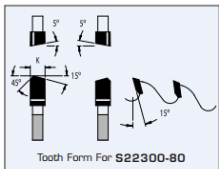

### Item #S22306-70, FS Tool XL4000 Extended Life Glue Line Rip Saw Blades

**\$197.92**

Thank you for shopping with us!

#### Design:

- Tooth configuration: TCG
- Cutting Material: TC XL4000
- Expansion slots: Cu Plugged

## SPECIFICATIONS

<b>Diameter</b>	12 in
<b>Bore</b>	70 mm
<b>Kerf</b>	.160 in
<b>Machine</b>	SCM
<b>Manufacturer</b>	FS Tool
<b>Plate</b>	0.11 in
<b>Teeth</b>	36