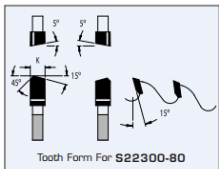

### Item #S22306-2, FS Tool XL4000 Extended Life Glue Line Rip Saw Blades

**\$195.84**

Thank you for shopping with us!

#### Design:

- Tooth configuration: TCG
- Cutting Material: TC XL4000
- Expansion slots: Cu Plugged

## SPECIFICATIONS

<b>Diameter</b>	12 in
<b>Bore</b>	2 in
<b>Kerf</b>	.160 in
<b>Machine</b>	Diehl
<b>Manufacturer</b>	FS Tool
<b>Plate</b>	0.11 in
<b>Teeth</b>	36