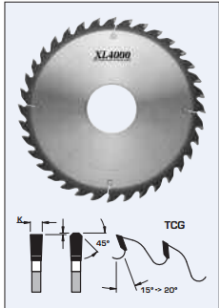

### Item #S22306-2, FS Tool XL4000 Extended Life Glue Line Rip Saw Blades

**\$195.84**

Thank you for shopping with us!

#### Design:

- Tooth configuration: TCG
- Cutting Material: TC XL4000
- Expansion slots: Cu Plugged

#### Application:

- For glue line ripping dry soft and hardwoods
- Extra smooth cut for gluing applications
- On straight line rip saws, gang rip saws, and table saws

## SPECIFICATIONS

<b>Diameter</b>	12 in
<b>Bore</b>	2 in
<b>Kerf</b>	.160 in
<b>Machine</b>	Diehl
<b>Manufacturer</b>	FS Tool
<b>Plate</b>	0.11 in
<b>Teeth</b>	36