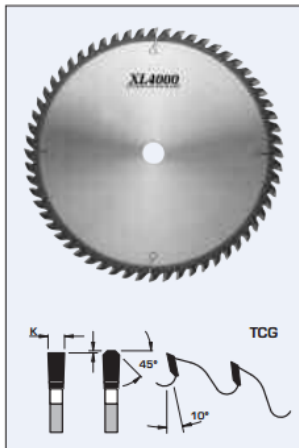

### Item #S19350, FS Tool XL4000 Extended Life Crosscut Saw Blades TCG

**\$225.56**

Thank you for shopping with us! **Design:**

- Tooth configuration: TCG
- Cutting Material: TC XL4000
- Expansion slots: Cu Plugged

#### SPECIFICATIONS

|                     |         |
|---------------------|---------|
| <b>Bore</b>         | 1 in    |
| <b>Kerf</b>         | .155 in |
| <b>Manufacturer</b> | FS Tool |
| <b>Plate</b>        | 0.11 in |
| <b>Teeth</b>        | 60      |