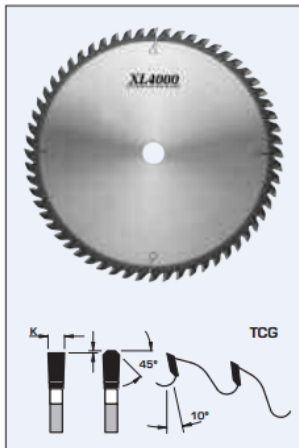

### Item #S19300, FS Tool XL4000 Extended Life Crosscut Saw Blades TCG \$203.20

Thank you for shopping with us! **Design:**

- Tooth configuration: TCG
- Cutting Material: TC XL4000
- Expansion slots: Cu Plugged

#### **Application:**

- For crosscutting and ripping dry soft and hardwoods, plastic laminated composite materials (single-sided)
- On table saws, sliding table saws, and cut-off saws

## SPECIFICATIONS

<b>Bore</b>	1 in
<b>Kerf</b>	.135 in
<b>Manufacturer</b>	FS Tool
<b>Plate</b>	.095 in
<b>Teeth</b>	60