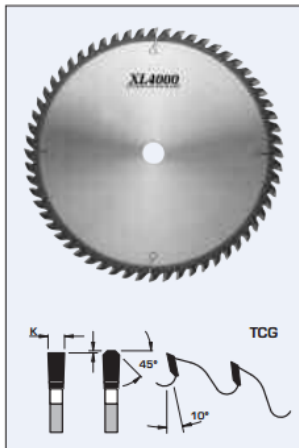

### Item #S19300, FS Tool XL4000 Extended Life Crosscut Saw Blades TCG \$203.20

Thank you for shopping with us! **Design:**

- Tooth configuration: TCG
- Cutting Material: TC XL4000
- Expansion slots: Cu Plugged

## SPECIFICATIONS

<b>Bore</b>	1 in
<b>Kerf</b>	.135 in
<b>Manufacturer</b>	FS Tool
<b>Plate</b>	.095 in
<b>Teeth</b>	60