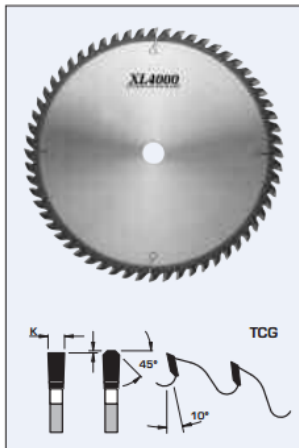

Edge of Arlington Saw & Tool, Inc.

124 South Collins
Arlington, TX 76010
Phone: 817-461-7171 • Fax: 817-795-6651
Toll Free: 888-461-7171
Email: info@eoasaw.com
Website: www.eoasaw.com

Item #S19250, FS Tool XL4000 Extended Life Crosscut Saw Blades TCG

$136.12

Thank you for shopping with us! **Design:**

- Tooth configuration: TCG
- Cutting Material: TC XL4000
- Expansion slots: Cu Plugged

Application:

- For crosscutting and ripping dry soft and hardwoods, plastic laminated composite materials (single-sided)
- On table saws, sliding table saws, and cut-off saws

SPECIFICATIONS

Bore	5/8 in
Kerf	.126 in
Manufacturer	FS Tool
Plate	.087 in
Teeth	40