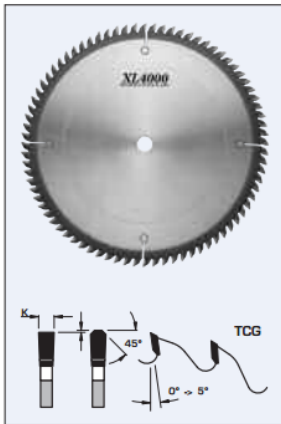

### Item #S10300, FS Tool XL4000 Extended Life Fine Crosscut Saw Blades TCG \$250.76

Thank you for shopping with us!

#### Design:

- Tooth configuration: TCG
- Cutting Material: TC XL4000
- Expansion slots: Cu Plugged

## SPECIFICATIONS

<b>Diameter</b>	12 in
<b>Bore</b>	1 in
<b>Kerf</b>	.135 in
<b>Manufacturer</b>	FS Tool
<b>Note</b>	
<b>Plate</b>	0.095 in
<b>Teeth</b>	100